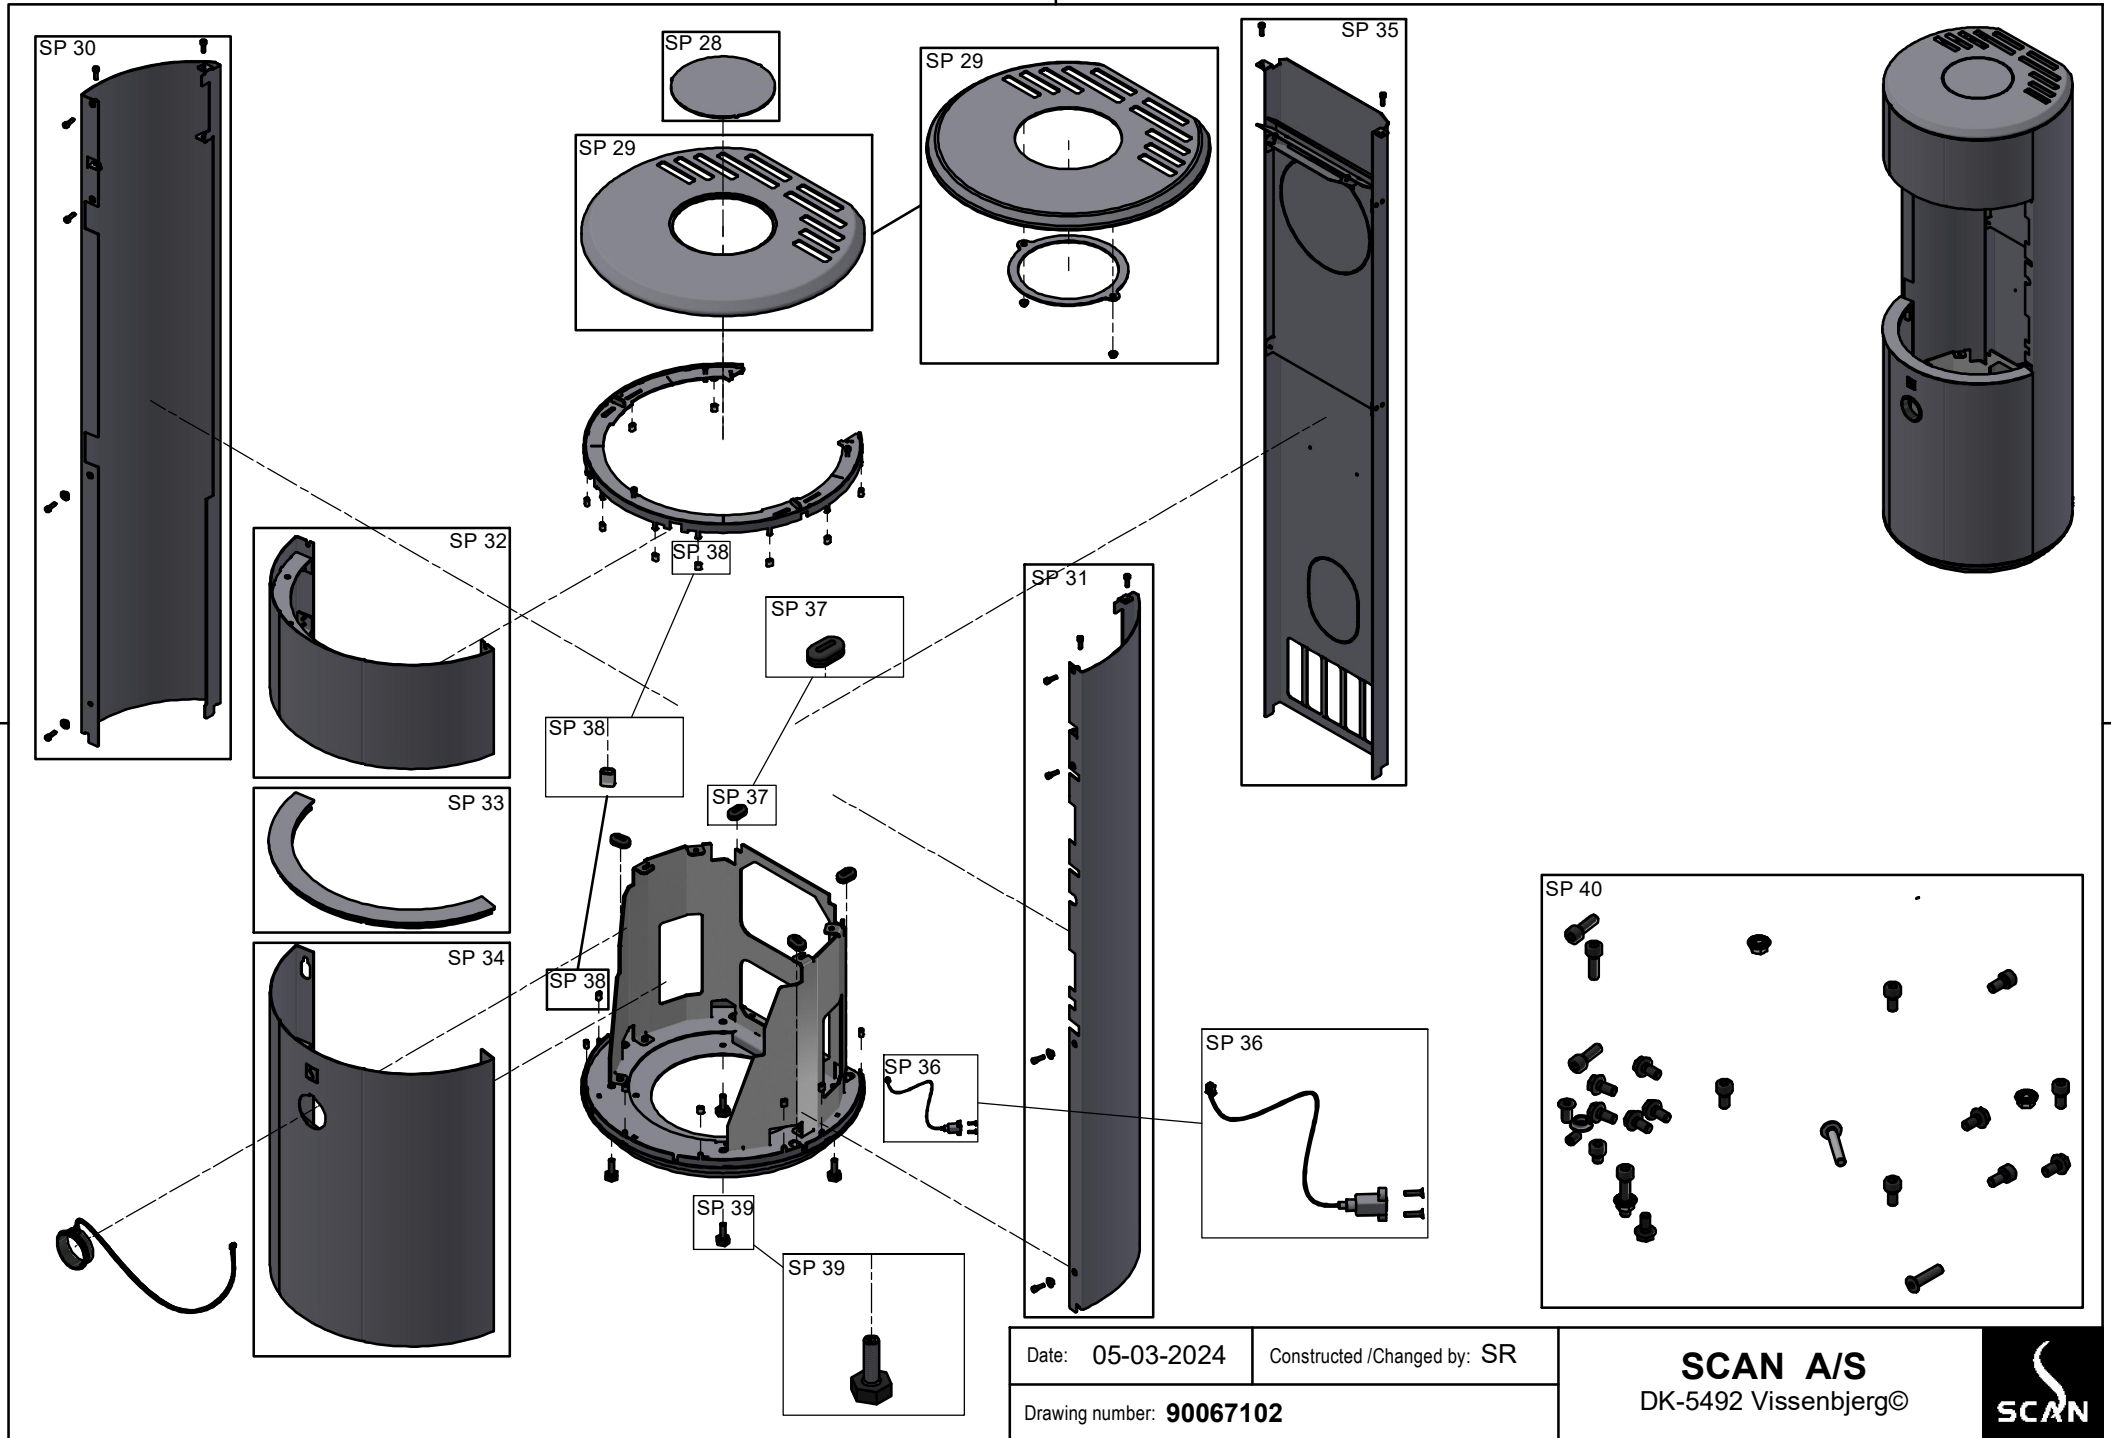

SCAN A/S
DK-5492 Vissenbjerg©

Spare parts & Accessories: Scan 67 1300 mm

Date: 05-03-2024 Constructed /Changed by: SR

Drawing number: 90067102

SCAN A/S
DK-5492 Vissenbjerg©

Spare parts & Accessories: Scan 67 1300 mm

Date: 05-03-2024 Constructed /Changed by: SR

Drawing number: 90067102

Date: 05-03-2024	Constructed /Changed by: SR
Drawing number: 90067102	

SCAN A/S
DK-5492 Vissenbjerg©

Spare parts & Accessories: Scan 67 1300 mm

Date: 05-03-2024

Constructed /Changed by: SR

Drawing number: **90067102**

SCAN A/S
DK-5492 Vissenbjerg©

Spare parts & Accessories: Scan 67 1300 mm

SPARE PART:	NAME:	SALES NO.:
SP 28	Cover for topplate, BP	51063063
SP 29	Top plate, BP	51063059
SP 30	Side mantle, left 1300 mm, BP	51063069
SP 31	Side mantle, right 1300 mm, BP	51063070
SP 32	Front mantle top 1300 mm, BP	51063079
SP 33	Top cover for base, BP	51063060
SP 34	Front mantle bottom 1300 mm, BP	51063085
SP 35	Backplate complete 1300 mm, BP	51063091
SP 36	USB-C panel mounted	51063101
SP 37	Rubber grommet Mold-0031, 6 pcs.	51063946
SP 38	Silicone tube Ø4/Ø8x11, 10 pcs.	12062225
SP 39	Adjustment screw 19x19 - M8 x 30, 4 pcs.	51046856
SP 40	Screw and bolt kit	51063061

Date: 05-03-2024

Constructed /Changed by: SR

Drawing number: 90067102

SCAN A/S
DK-5492 Vissenbjerg©