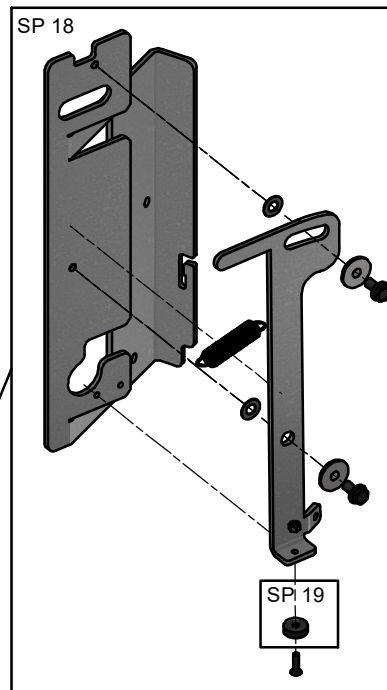

SCAN A/S
DK-5492 Vissenbjerg©

Date: 05-03-2024	Constructed /Changed by: SR
Drawing number: 90067102	

SCAN A/S
DK-5492 Vissenbjerg©

Spare parts & Accessories: Scan 67 1300 mm

Date: 05-03-2024 Constructed /Changed by: SR
Drawing number: 90067102

SCAN A/S
DK-5492 Vissenbjerg©

Spare parts & Accessories: Scan 67 1300 mm

Date: 05-03-2024 Constructed /Changed by: SR

Drawing number: 90067102

SCAN A/S
DK-5492 Vissenbjerg©

Spare parts & Accessories: Scan 67 1300 mm

Date: 05-03-2024 Constructed /Changed by: SR

Drawing number: 90067102

Date: 05-03-2024	Constructed /Changed by: SR
Drawing number: 90067102	

SCAN A/S
DK-5492 Vissenbjerg©

Spare parts & Accessories: Scan 67 1300 mm

Date: 05-03-2024

Constructed /Changed by: SR

Drawing number: **90067102**

SCAN A/S
DK-5492 Vissenbjerg©

Spare parts & Accessories: Scan 67 1300 mm

SPARE PART:	NAME:	SALES NO.:
SP 28	Cover for topplate, BP	51063063
SP 29	Top plate, BP	51063059
SP 30	Side mantle, left 1300 mm, BP	51063069
SP 31	Side mantle, right 1300 mm, BP	51063070
SP 32	Front mantle top 1300 mm, BP	51063079
SP 33	Top cover for base, BP	51063060
SP 34	Front mantle bottom 1300 mm, BP	51063085
SP 35	Backplate complete 1300 mm, BP	51063091
SP 36	USB-C panel mounted	51063101
SP 37	Rubber grommet Mold-0031, 6 pcs.	51063946
SP 38	Silicone tube Ø4/Ø8x11, 10 pcs.	12062225
SP 39	Adjustment screw 19x19 - M8 x 30, 4 pcs.	51046856
SP 40	Screw and bolt kit	51063061