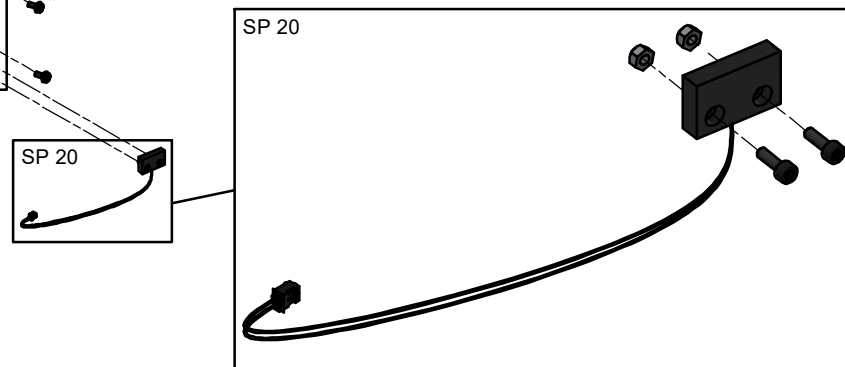

SCAN A/S
DK-5492 Vissenbjerg©

Date: 05-03-2024	Constructed /Changed by: SR
Drawing number: 90067102	

SCAN A/S
DK-5492 Vissenbjerg©

Spare parts & Accessories: Scan 67 1300 mm

Date: 05-03-2024 Constructed /Changed by: SR
Drawing number: 90067102