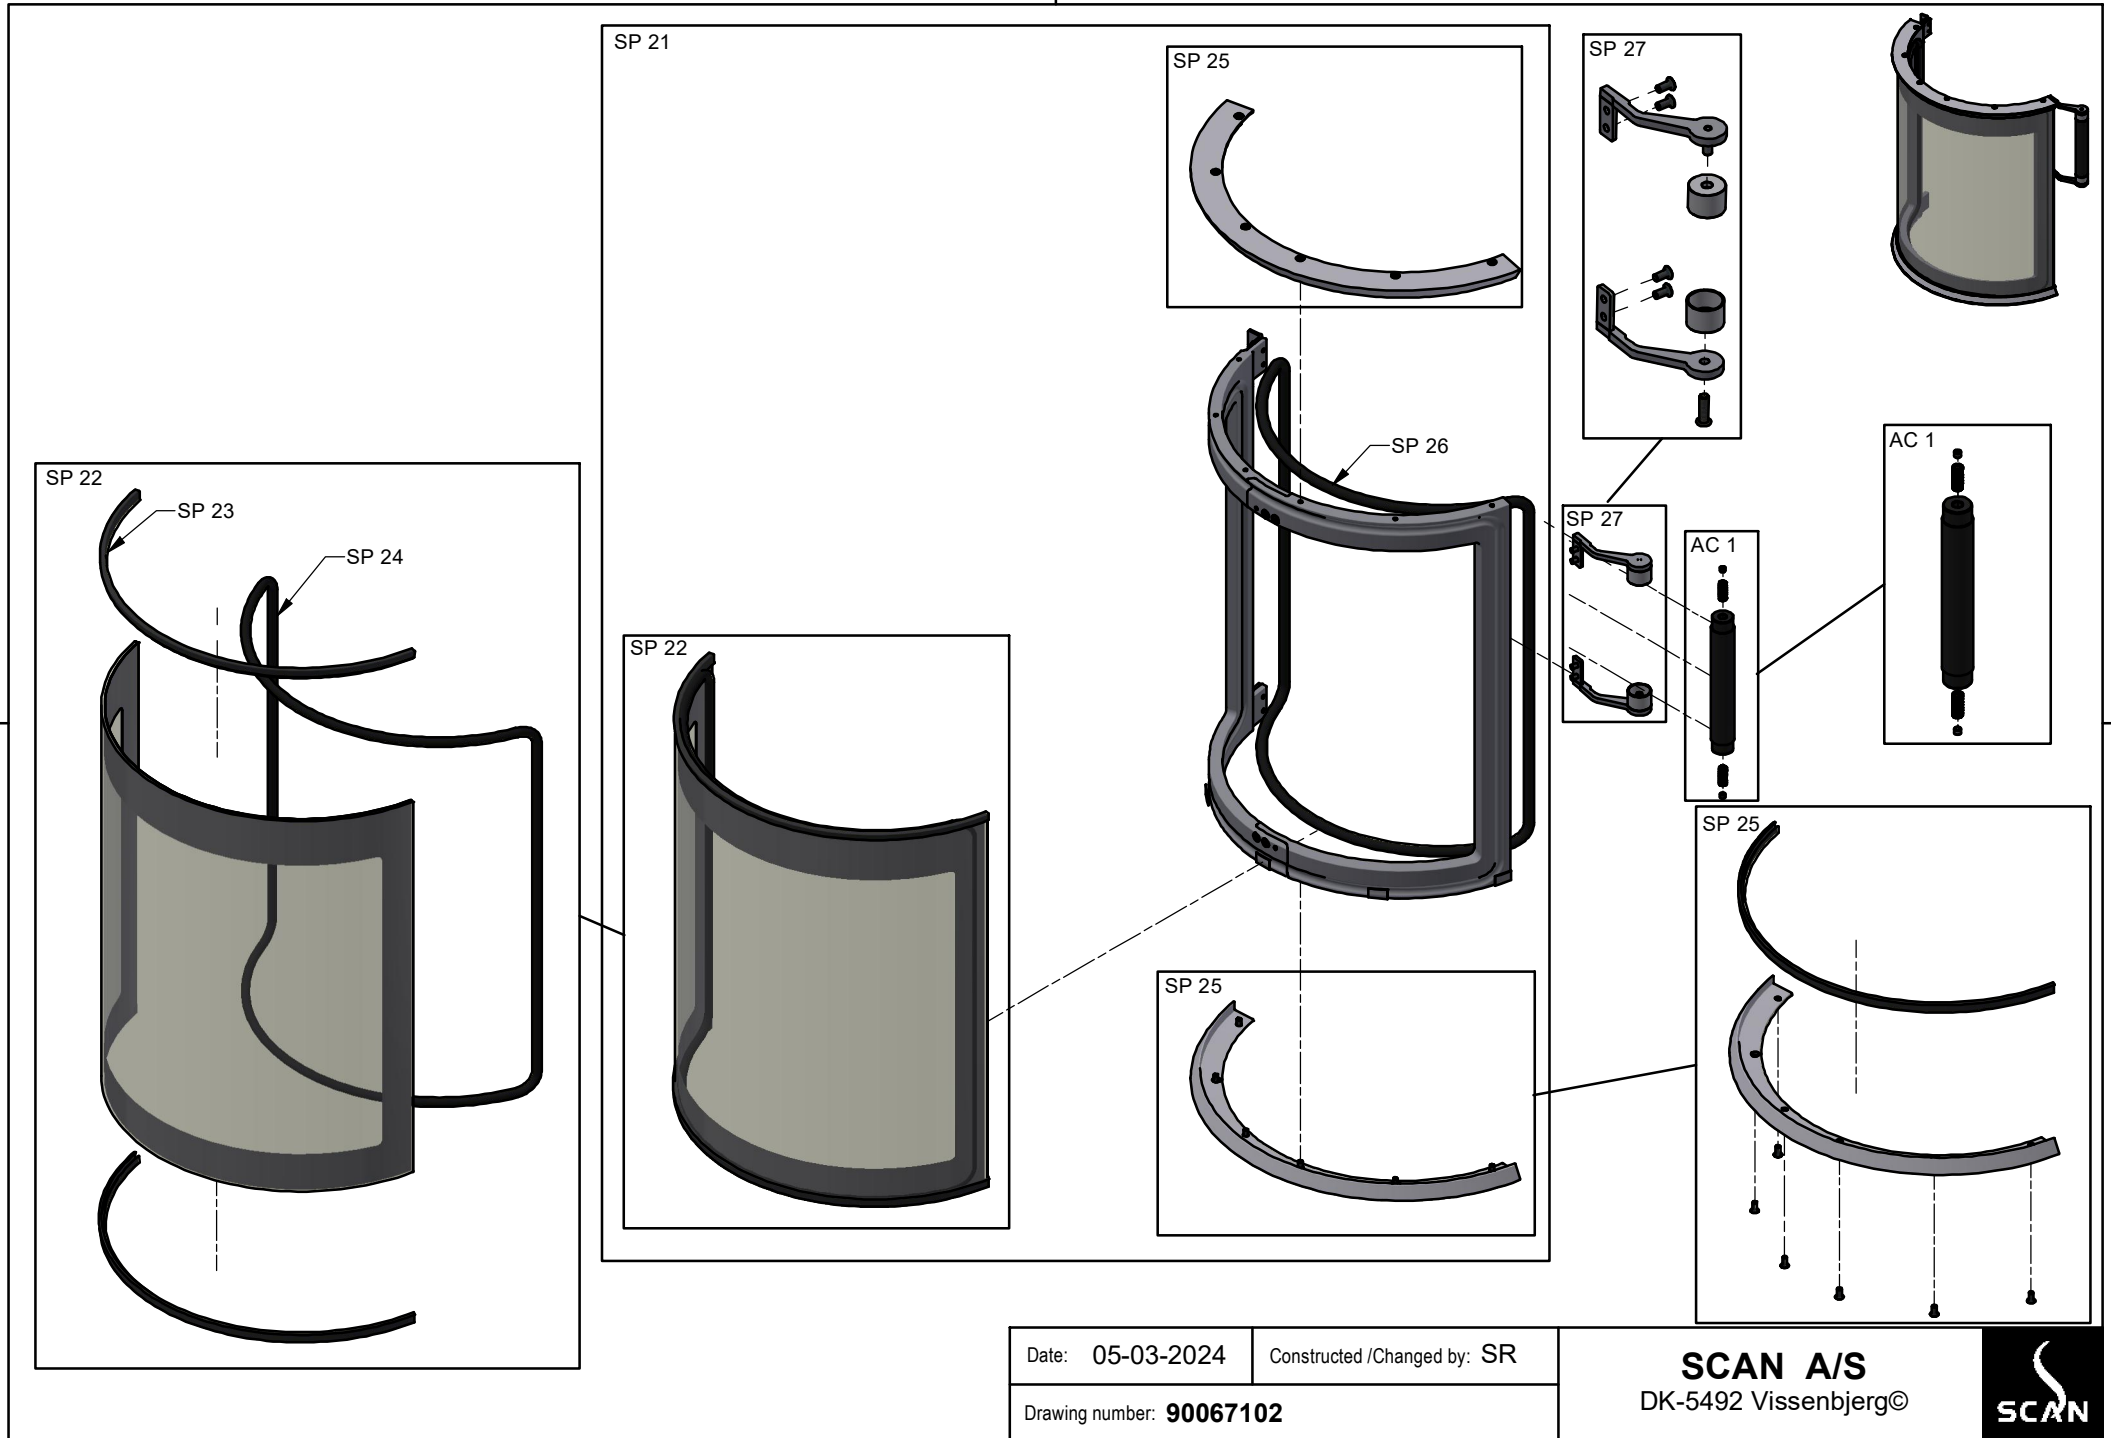

SCAN A/S
DK-5492 Vissenbjerg©

Date: 05-03-2024	Constructed /Changed by: SR
Drawing number: 90067102	

SCAN A/S
DK-5492 Vissenbjerg©

Spare parts & Accessories: Scan 67 1300 mm

Date: 05-03-2024 Constructed /Changed by: SR
Drawing number: 90067102

SCAN A/S
DK-5492 Vissenbjerg©

Spare parts & Accessories: Scan 67 1300 mm

Date: 05-03-2024 Constructed /Changed by: SR

Drawing number: 90067102

SCAN A/S
DK-5492 Vissenbjerg©

Spare parts & Accessories: Scan 67 1300 mm

Date: 05-03-2024 Constructed /Changed by: SR

Drawing number: 90067102

Date: 05-03-2024	Constructed /Changed by: SR
Drawing number: 90067102	

SCAN A/S
DK-5492 Vissenbjerg©

Spare parts & Accessories: Scan 67 1300 mm

Date: 05-03-2024

Constructed /Changed by: SR

Drawing number: **90067102**

SCAN A/S
DK-5492 Vissenbjerg©

Spare parts & Accessories: Scan 67 1300 mm

SPARE PART:	NAME:	SALES NO.:
SP 28	Cover for topplate, BP	51063063
SP 29	Top plate, BP	51063059
SP 30	Side mantle, left 1300 mm, BP	51063069
SP 31	Side mantle, right 1300 mm, BP	51063070
SP 32	Front mantle top 1300 mm, BP	51063079
SP 33	Top cover for base, BP	51063060
SP 34	Front mantle bottom 1300 mm, BP	51063085
SP 35	Backplate complete 1300 mm, BP	51063091
SP 36	USB-C panel mounted	51063101
SP 37	Rubber grommet Mold-0031, 6 pcs.	51063946
SP 38	Silicone tube Ø4/Ø8x11, 10 pcs.	12062225
SP 39	Adjustment screw 19x19 - M8 x 30, 4 pcs.	51046856
SP 40	Screw and bolt kit	51063061