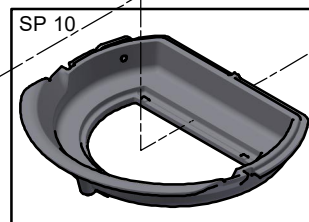

Date: 05-03-2024	Constructed /Changed by: SR
Drawing number: 90067102	

SCAN A/S
DK-5492 Vissenbjerg©