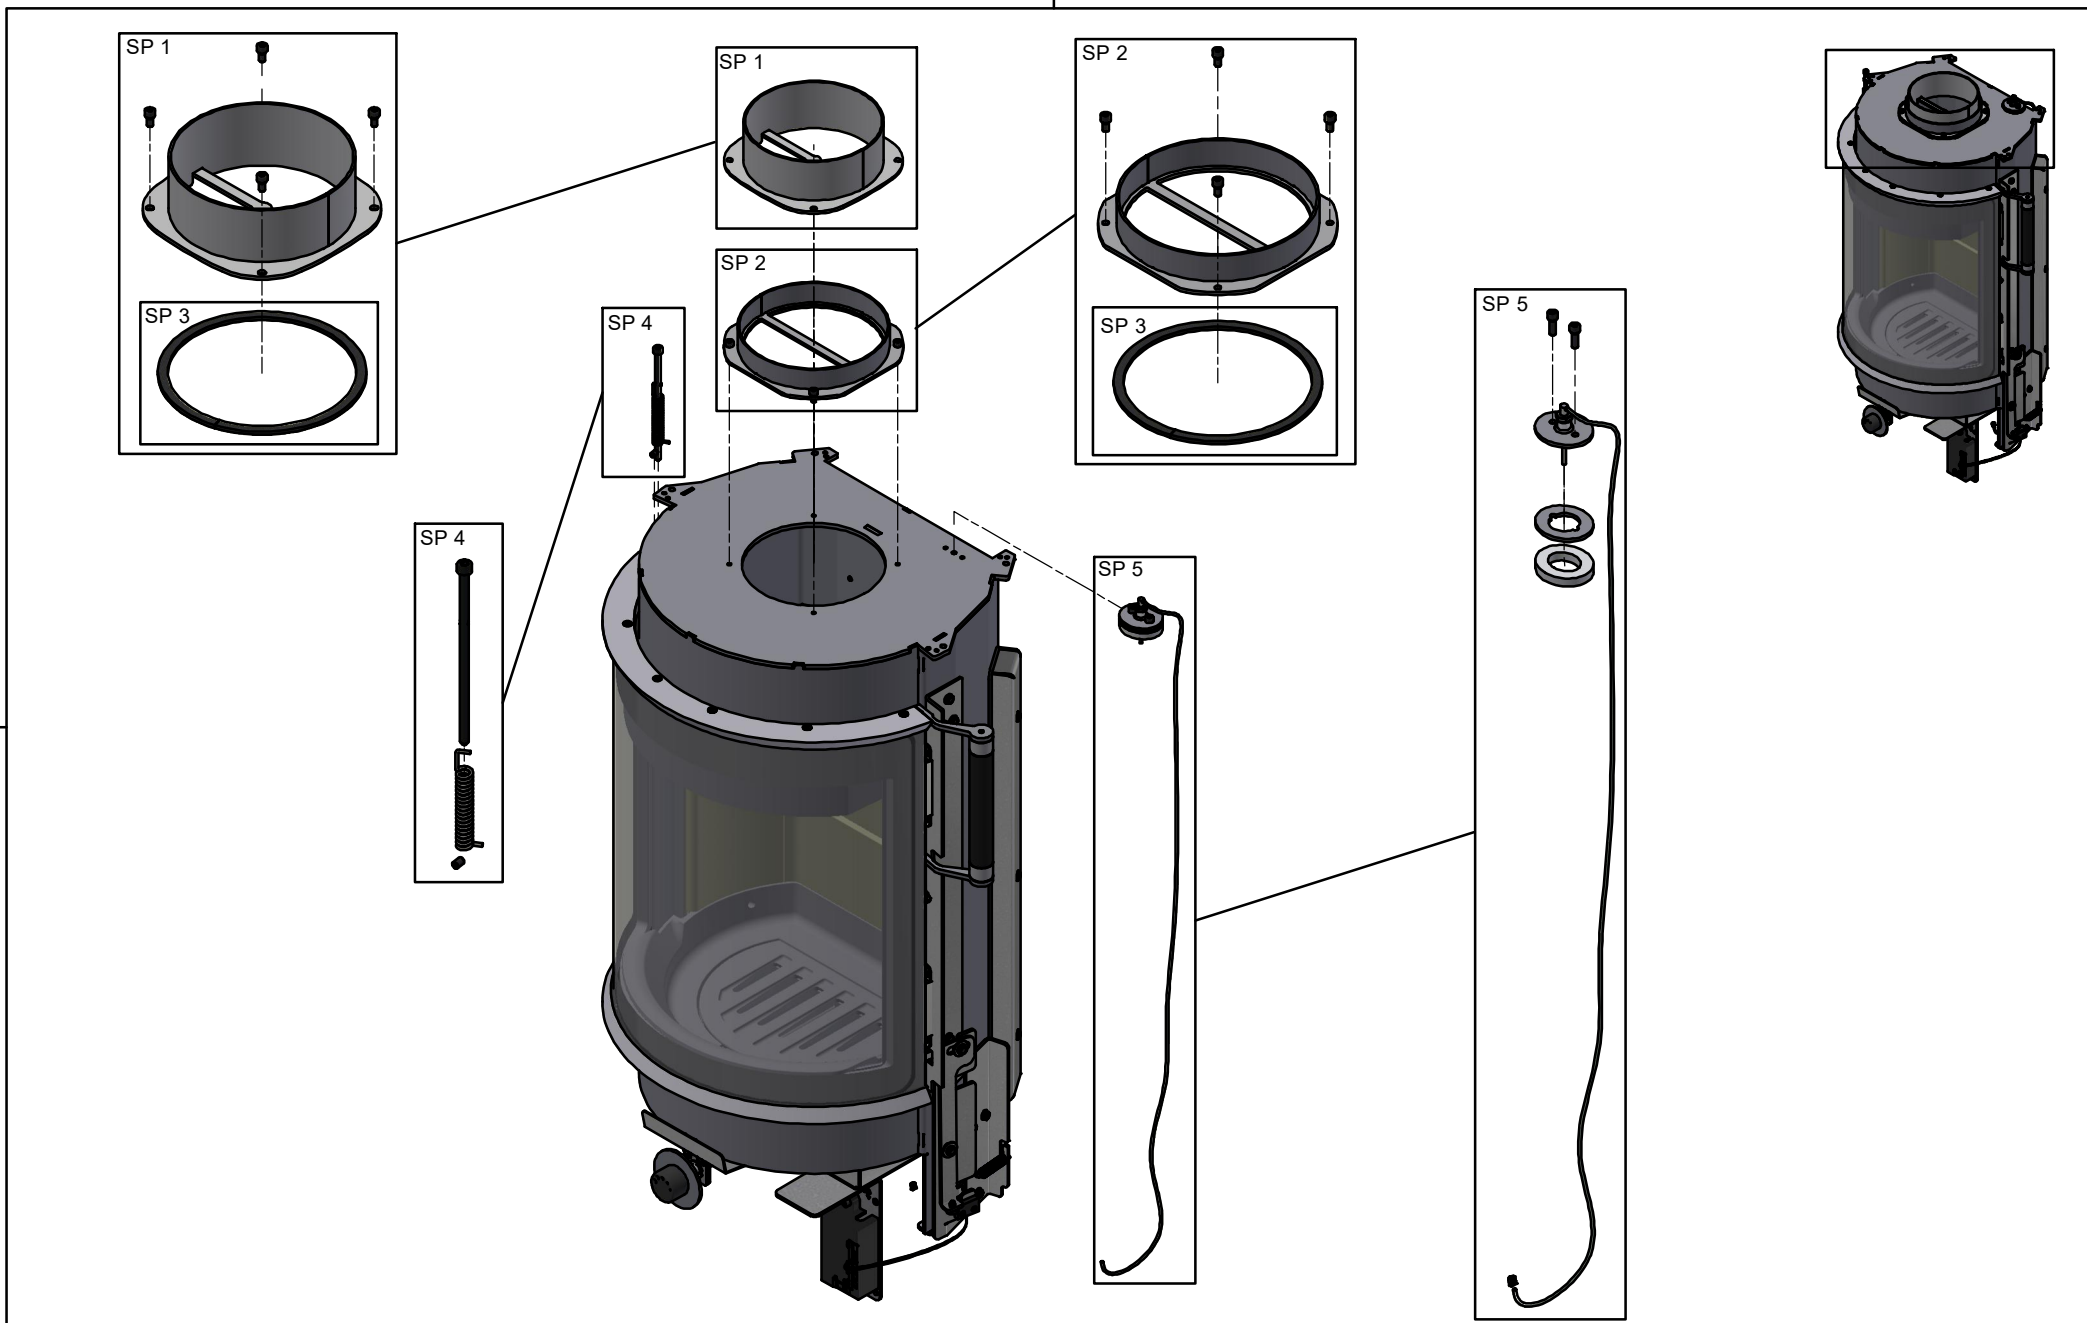

Page 5

Date: 05-03-2024

Constructed /Changed by: SR

Drawing number: 90067102

SCAN A/S
DK-5492 Vissenbjerg©

Spare parts & Accessories: Scan 67 1300 mm

Date: 05-03-2024	Constructed /Changed by: SR
Drawing number: 90067102	

SCAN A/S
DK-5492 Vissenbjerg©

Date: 05-03-2024	Constructed /Changed by: SR
Drawing number: 90067102	

SCAN A/S
DK-5492 Vissenbjerg©

Spare parts & Accessories: Scan 67 1300 mm

Date: 05-03-2024 Constructed /Changed by: SR
Drawing number: 90067102

Date: 05-03-2024 Constructed /Changed by: SR

Drawing number: 90067102

Date: 05-03-2024	Constructed /Changed by: SR
Drawing number: 90067102	

SCAN A/S
DK-5492 Vissenbjerg©

Spare parts & Accessories: Scan 67 1300 mm

Date: 05-03-2024

Constructed /Changed by: SR

Drawing number: **90067102**

SCAN A/S
DK-5492 Vissenbjerg©

Spare parts & Accessories: Scan 67 1300 mm

SPARE PART:	NAME:	SALES NO.:
SP 28	Cover for topplate, BP	51063063
SP 29	Top plate, BP	51063059
SP 30	Side mantle, left 1300 mm, BP	51063069
SP 31	Side mantle, right 1300 mm, BP	51063070
SP 32	Front mantle top 1300 mm, BP	51063079
SP 33	Top cover for base, BP	51063060
SP 34	Front mantle bottom 1300 mm, BP	51063085
SP 35	Backplate complete 1300 mm, BP	51063091
SP 36	USB-C panel mounted	51063101
SP 37	Rubber grommet Mold-0031, 6 pcs.	51063946
SP 38	Silicone tube Ø4/Ø8x11, 10 pcs.	12062225
SP 39	Adjustment screw 19x19 - M8 x 30, 4 pcs.	51046856
SP 40	Screw and bolt kit	51063061