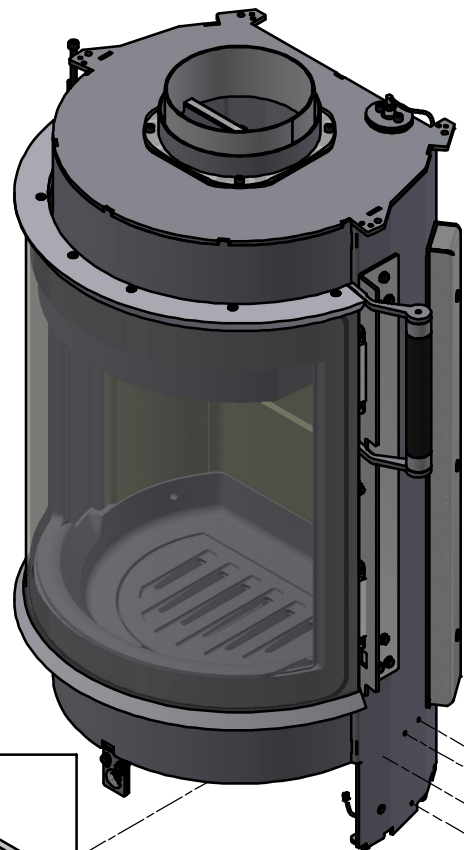

Page 5

Date: 05-03-2024

Constructed /Changed by: SR

Drawing number: 90067102

SCAN A/S
DK-5492 Vissenbjerg©

Spare parts & Accessories: Scan 67 1300 mm

Date: 05-03-2024	Constructed /Changed by: SR
Drawing number: 90067102	

SCAN A/S
DK-5492 Vissenbjerg©

Date: 05-03-2024	Constructed /Changed by: SR
Drawing number: 90067102	

SCAN A/S
DK-5492 Vissenbjerg©

Spare parts & Accessories: Scan 67 1300 mm

Date: 05-03-2024 Constructed /Changed by: SR
Drawing number: 90067102

SCAN A/S
DK-5492 Vissenbjerg©

Spare parts & Accessories: Scan 67 1300 mm

Date: 05-03-2024 Constructed /Changed by: SR

Drawing number: 90067102

SCAN A/S
DK-5492 Vissenbjerg©

Spare parts & Accessories: Scan 67 1300 mm

SPARE PART:	NAME:	SALES NO.:
SP 1	Interior smoke outlet Ø150	51037779
SP 2	Exterior smoke outlet Ø160	51063036
SP 3	Glass gasket with tape 8x3 mm, black, 3 m.	51006569
SP 4	Bauart 1 spring	51064847
SP 5	K-Type thermocouple	51063039
SP 6	Kit vermiculite	51063044
SP 7	Pins for baffleplates Ø6x40, 3 pcs.	51062559
SP 8	Astray	51063043
SP 9	Cast iron grate	51063042
SP 10	Cast iron bottom	51063040
SP 11	Gasket for cast iron	51046914
SP 12	Magnet Sm2Co17	51063045
SP 13	Air box	51065603
SP 14	Silicone stopper with 3 grooves, 4 pcs.	51065617
SP 15	Motor stepper, outside	51064426
SP 16	Zensoric control board	51063048
SP 17	Silicone grip for damper	51063054
SP 18	Mechanism closing sensor complete	51065619
SP 19	Magnetic reed sensor	51063049
SP 20	Door sensor magnet	51063050
SP 21	Door without handle	51063041
SP 22	Door glass with gasket	51063055
SP 23	Silicone gasket for front glass, 2 m	51063047
SP 24	Glass cord black soft Ø10 mm w. tape, 2 m.	51063058
SP 25	Glass list aluminium	51063056
SP 26	Gasket textile glass, Ø11 black steel braid, 3 m.	51063586
SP 27	Bracket set for handle	51063057