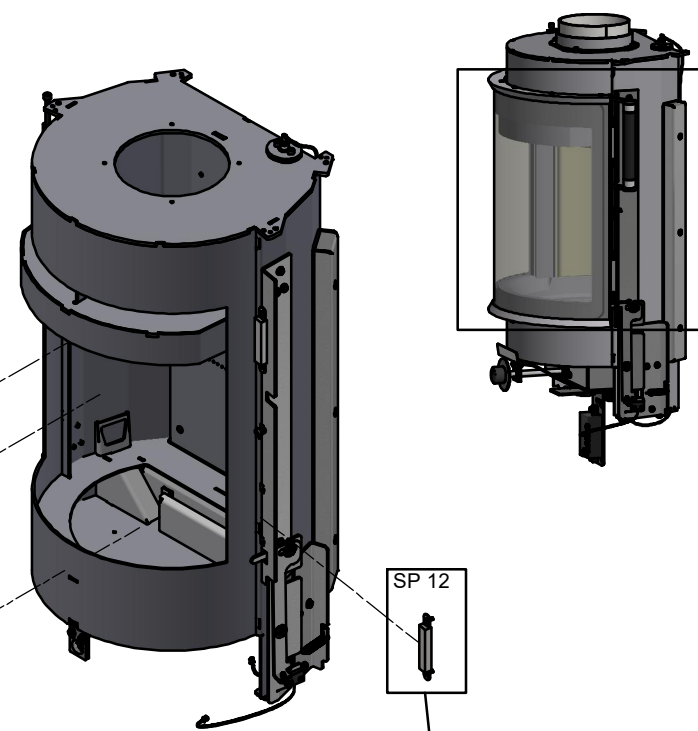

Korpus Page: 3 - 5

Mantle Page: 7

Door Page: 6

Accessories Page: 8

Date: 05-03-2024	Constructed /Changed by: SR
Drawing number: 90067102	

SCAN A/S
DK-5492 Vissenbjerg©

Page 3

Page 4

Page 5

Date: 05-03-2024

Constructed /Changed by: SR

Drawing number: 90067102

SCAN A/S
DK-5492 Vissenbjerg©

Spare parts & Accessories: Scan 67 1300 mm

Date: 05-03-2024	Constructed /Changed by: SR
Drawing number: 90067102	

SCAN A/S
DK-5492 Vissenbjerg©

Date: 05-03-2024	Constructed /Changed by: SR
Drawing number: 90067102	

SCAN A/S
DK-5492 Vissenbjerg©

Spare parts & Accessories: Scan 67 1300 mm

Date: 05-03-2024 Constructed /Changed by: SR
Drawing number: 90067102

Date: 05-03-2024

Constructed /Changed by: SR

Drawing number: **90067102**

SCAN A/S
DK-5492 Vissenbjerg©

Spare parts & Accessories: Scan 67 1300 mm

SPARE PART:	NAME:	SALES NO.:
SP 28	Cover for topplate, BP	51063063
SP 29	Top plate, BP	51063059
SP 30	Side mantle, left 1300 mm, BP	51063069
SP 31	Side mantle, right 1300 mm, BP	51063070
SP 32	Front mantle top 1300 mm, BP	51063079
SP 33	Top cover for base, BP	51063060
SP 34	Front mantle bottom 1300 mm, BP	51063085
SP 35	Backplate complete 1300 mm, BP	51063091
SP 36	USB-C panel mounted	51063101
SP 37	Rubber grommet Mold-0031, 6 pcs.	51063946
SP 38	Silicone tube Ø4/Ø8x11, 10 pcs.	12062225
SP 39	Adjustment screw 19x19 - M8 x 30, 4 pcs.	51046856
SP 40	Screw and bolt kit	51063061