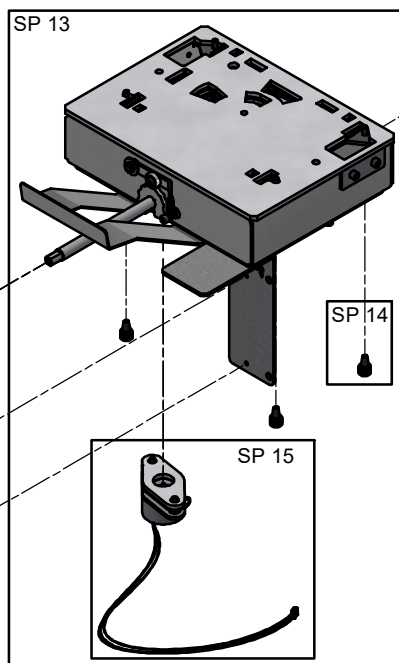

SCAN A/S
DK-5492 Vissenbjerg©

Date: 05-03-2024	Constructed /Changed by: SR
Drawing number: 90067102	

SCAN A/S
DK-5492 Vissenbjerg©

Spare parts & Accessories: Scan 67 1300 mm

Date: 05-03-2024 Constructed /Changed by: SR
Drawing number: 90067102

SCAN A/S
DK-5492 Vissenbjerg©

Spare parts & Accessories: Scan 67 1300 mm

Date: 05-03-2024 Constructed /Changed by: SR

Drawing number: 90067102

SCAN A/S
DK-5492 Vissenbjerg©

Spare parts & Accessories: Scan 67 1300 mm

Date: 05-03-2024

Constructed /Changed by: SR

Drawing number: **90067102**

SCAN A/S
DK-5492 Vissenbjerg©

Spare parts & Accessories: Scan 67 1300 mm

SPARE PART:	NAME:	SALES NO.:
SP 28	Cover for topplate, BP	51063063
SP 29	Top plate, BP	51063059
SP 30	Side mantle, left 1300 mm, BP	51063069
SP 31	Side mantle, right 1300 mm, BP	51063070
SP 32	Front mantle top 1300 mm, BP	51063079
SP 33	Top cover for base, BP	51063060
SP 34	Front mantle bottom 1300 mm, BP	51063085
SP 35	Backplate complete 1300 mm, BP	51063091
SP 36	USB-C panel mounted	51063101
SP 37	Rubber grommet Mold-0031, 6 pcs.	51063946
SP 38	Silicone tube Ø4/Ø8x11, 10 pcs.	12062225
SP 39	Adjustment screw 19x19 - M8 x 30, 4 pcs.	51046856
SP 40	Screw and bolt kit	51063061