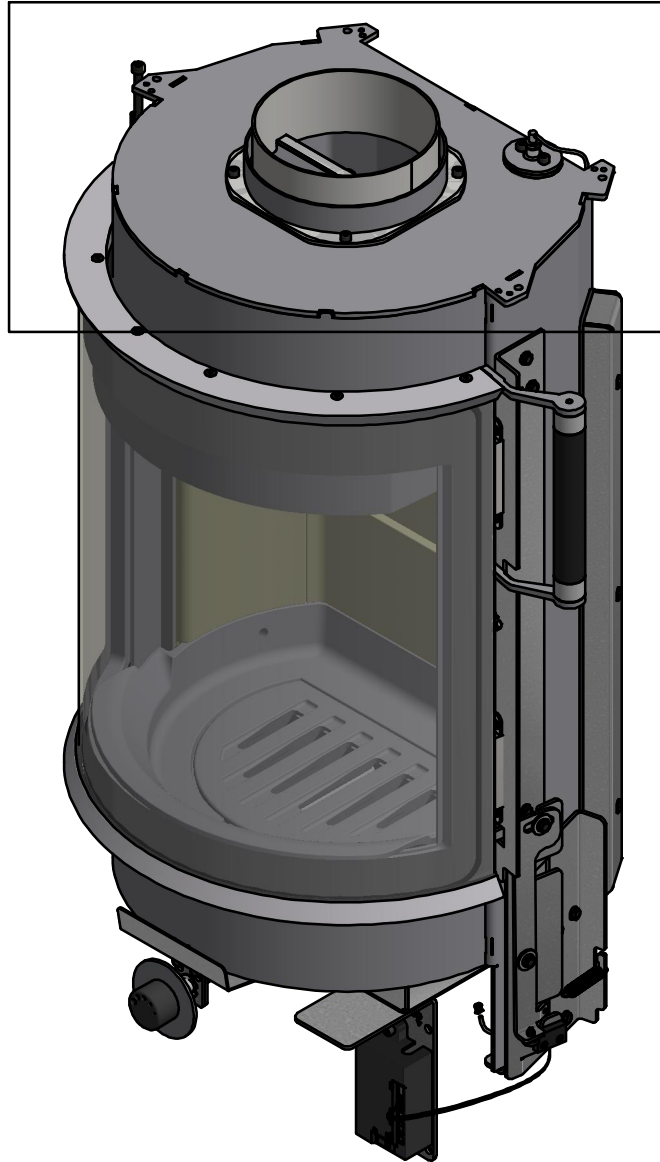

Korpus Page: 3 - 5

Mantle Page: 7

Door Page: 6

Accessories Page: 8

Date: 05-03-2024	Constructed /Changed by: SR
Drawing number: 90067102	

SCAN A/S
DK-5492 Vissenbjerg©

Page 3

Page 4

Page 5

Date: 05-03-2024

Constructed /Changed by: SR

Drawing number: 90067102

SCAN A/S
DK-5492 Vissenbjerg©

Spare parts & Accessories: Scan 67 1300 mm

Date: 05-03-2024	Constructed /Changed by: SR
Drawing number: 90067102	

SCAN A/S
DK-5492 Vissenbjerg©

Date: 05-03-2024	Constructed /Changed by: SR
Drawing number: 90067102	

SCAN A/S
DK-5492 Vissenbjerg©

Spare parts & Accessories: Scan 67 1300 mm

Date: 05-03-2024 Constructed /Changed by: SR
Drawing number: 90067102

SCAN A/S
DK-5492 Vissenbjerg©

Spare parts & Accessories: Scan 67 1300 mm

Date: 05-03-2024 Constructed /Changed by: SR

Drawing number: 90067102

SCAN A/S
DK-5492 Vissenbjerg©

Spare parts & Accessories: Scan 67 1300 mm