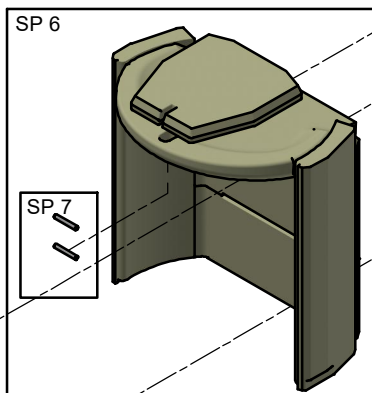

Date: 05-03-2024	Constructed /Changed by: SR
Drawing number: 90067102	

SCAN A/S
DK-5492 Vissenbjerg©