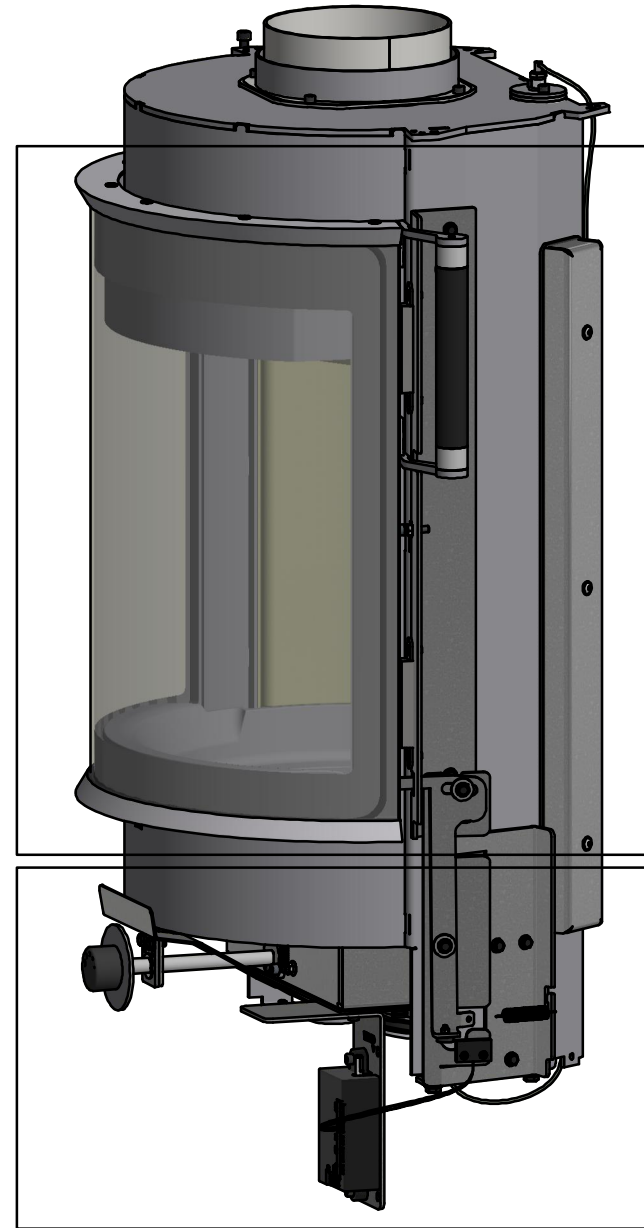

Korpus Page: 3 - 5

Mantle Page: 7

Door Page: 6

Accessories Page: 8

Date: 05-03-2024	Constructed /Changed by: SR
Drawing number: 90067102	

SCAN A/S
DK-5492 Vissenbjerg©

Page 3

Page 4

Page 5

Date: 05-03-2024

Constructed /Changed by: SR

Drawing number: 90067102

SCAN A/S
DK-5492 Vissenbjerg©

Spare parts & Accessories: Scan 67 1300 mm

Date: 05-03-2024	Constructed /Changed by: SR
Drawing number: 90067102	

SCAN A/S
DK-5492 Vissenbjerg©

Date: 05-03-2024	Constructed /Changed by: SR
Drawing number: 90067102	

SCAN A/S
DK-5492 Vissenbjerg©

Spare parts & Accessories: Scan 67 1300 mm

Date: 05-03-2024 Constructed /Changed by: SR
Drawing number: 90067102

SCAN A/S
DK-5492 Vissenbjerg©

Spare parts & Accessories: Scan 67 1300 mm

Date: 05-03-2024 Constructed /Changed by: SR

Drawing number: 90067102

SCAN A/S
DK-5492 Vissenbjerg©

Spare parts & Accessories: Scan 67 1300 mm